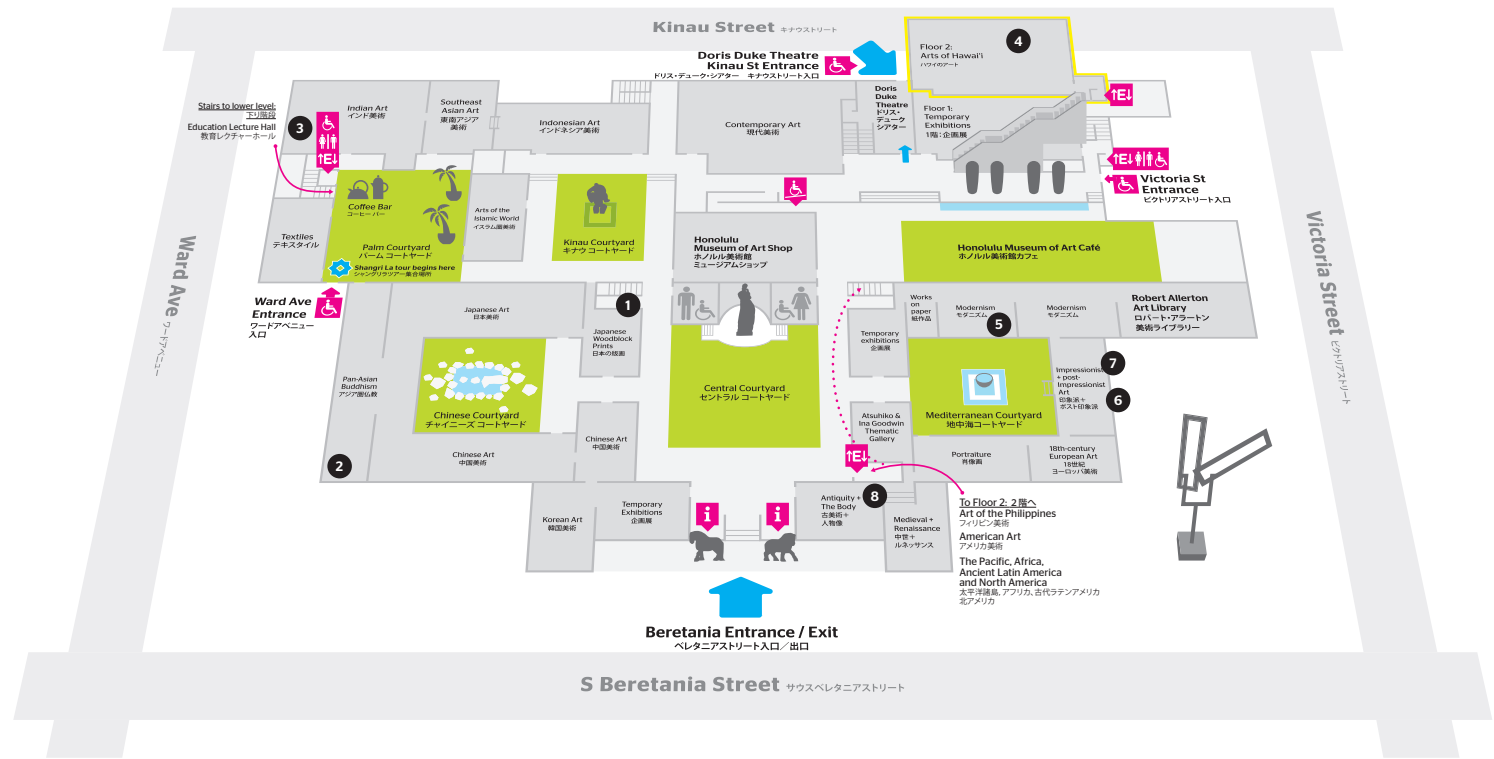

Highlights

ホノルル美術館